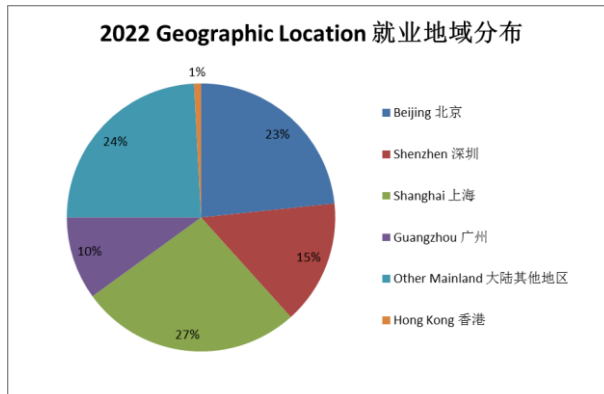

Peking University School of Transnational Law 北京大学国际法学院

Graduating Class of 2022 Preliminary* Employment Report 2022 届毕业生就业报告

*Data as of September, 2022

*数据收集截止于 2022 年 9 月；

Total number of students in the graduating class of 2022 is 126.

126 reported to the school, 124 of them were seeking employment.

2022 应届毕业生共 126 名。126 名学生汇报了就业情况，其中 124 名学生有求职意向。

	Employed 已就业	Unemployed-Seeking 未就业	Advanced Degree 已升学	Not Seeking Employment 无求职意向	Total 总数
Number 人数	118	4	2	2	126

* Employment Rate 就业率: 96.8% (已就业人数+已升学人数)/求职意向人数

Salary Information (in RMB/month) 起薪 (人民币/月)

Employment Type 就业单位类型	25%^①	Median 中位数	75%^②	Average 均值	Salaries reported (%) 上报薪酬 (%)
Domestic Firm 内所	17500	27500	30000	24282	39/40 (97.5%)
International Firm 外所	30000	31200	34000	31554	13/13 (100%)
Business & Industry 工商行业	15750	20000	21875	19333	12/12 (100%)
State-Owned Enterprises (SOEs) 国有企业	12500	15000	20417	17456	21/23 (91.3%)
Government and Public Interest 政府及公共组织	5000	7000	12083	8570	27/30 (90%)

① One quarter of graduating students earn this salary or less. 1/4 的毕业生初始薪资小于等于这个数值

② One quarter of graduating students earn this salary or more. 1/4 的毕业生初始薪资大于等于这个数值