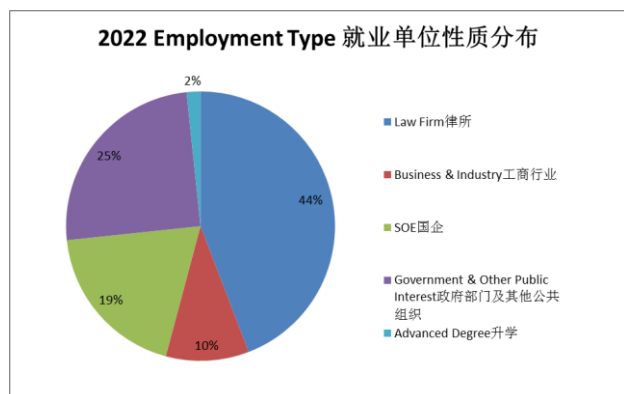

Peking University School of Transnational Law 北京大学国际法学院

Graduating Class of 2022 Preliminary\* Employment Report 2022 届毕业生就业报告

\*Data as of September, 2022

\*数据收集截止于 2022 年 9 月；

Total number of students in the graduating class of 2022 is 126.

126 reported to the school, 124 of them were seeking employment.

2022 应届毕业生共 126 名。126 名学生汇报了就业情况，其中 124 名学生有求职意向。

|              | Employed<br>已就业 | Unemployed-Seeking<br>未就业 | Advanced Degree<br>已升学 | Not Seeking Employment<br>无求职意向 | Total<br>总数 |
|--------------|-----------------|---------------------------|------------------------|---------------------------------|-------------|
| Number<br>人数 | 118             | 4                         | 2                      | 2                               | 126         |

\* Employment Rate 就业率: 96.8% (已就业人数+已升学人数)/求职意向人数

Salary Information (in RMB/month) 起薪 (人民币/月)

| Employment Type<br>就业单位类型                 | 25% <sup>①</sup> | Median<br>中位数 | 75% <sup>②</sup> | Average<br>均值 | Salaries reported (%)<br>上报薪酬 (%) |
|---|------------------|---------------|------------------|---------------|-----------------------------------|
| Domestic Firm<br>内所                       | 17500            | 27500         | 30000            | 24282         | 39/40 (97.5%)                     |
| International Firm<br>外所                  | 30000            | 31200         | 34000            | 31554         | 13/13 (100%)                      |
| Business & Industry<br>工商行业               | 15750            | 20000         | 21875            | 19333         | 12/12 (100%)                      |
| State-Owned Enterprises (SOEs)<br>国有企业    | 12500            | 15000         | 20417            | 17456         | 21/23 (91.3%)                     |
| Government and Public Interest<br>政府及公共组织 | 5000             | 7000          | 12083            | 8570          | 27/30 (90%)                       |